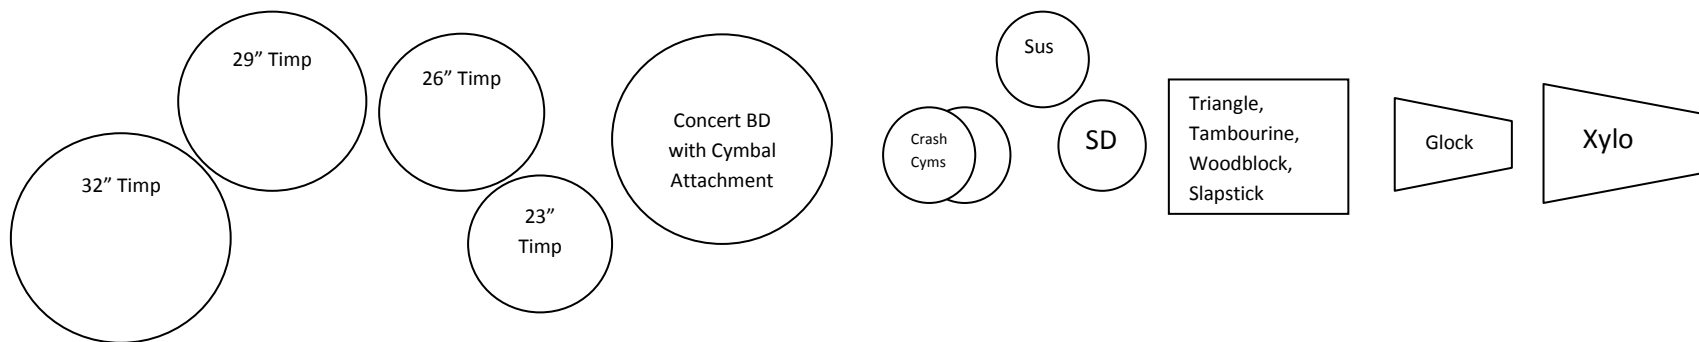

AYSO Part Assignments (February Concert):

	Polovetsian Dances	Polonaise	Aufforderung zum Tanz	Hoe-Down	Buckaroo Holiday
Em	Timpani	Snare Drum		Cymbal, SD, Woodblock	Cymbal(s) until #43, SD, Woodblock, Triangle
Brian	Tambourine, Bells	Timpani	Timpani	Xylophone	Xylophone, Glock, Crash and Sus Cymbals from #43-end.
Miles	SD	Cymbals		Timpani	Timpani
Extra #1	BD/Cym attachment	BD		BD	BD
Extra #2	Triangle	Triangle		Triangle	Slapstick